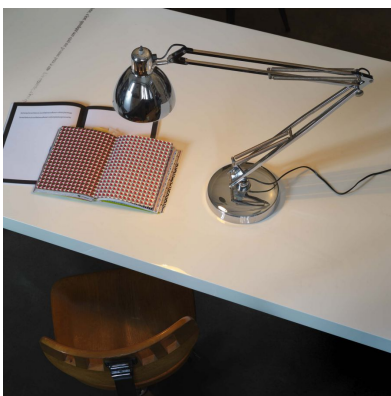

RELATED PRODUCTS

NASKA 1, NASKETTA

Table Lamp