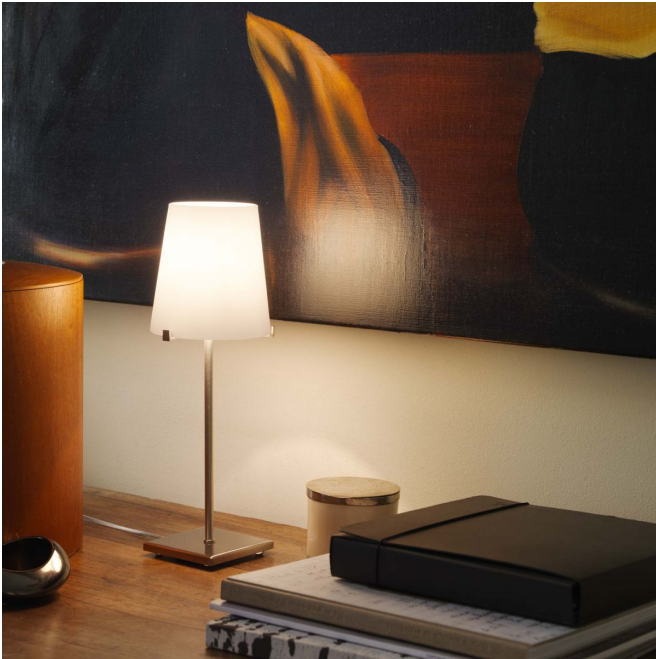

CHIARA

FontanaArte Design Lab, 2003

A classic shape in an extra small size, Chiara has a blown glass diffuser and square metal base.

TECHNICAL SHEET

Table lamp. Brushed nickel-plated steel frame. Opaline white blown glass diffuser. Transparent power cable, plug and switch.

MODEL NAME: Chiara

CODE: 3504BI

DIMENSIONS: 11 x 11 x 32

MATERIALS: Glass, metal

BULB: 1×40W (HA) or 1×33W(HA) Eco Saver G9

PLUG: Transparent

POWER CORD: Transparent

CERTIFICATIONS AND SYMBOLS: