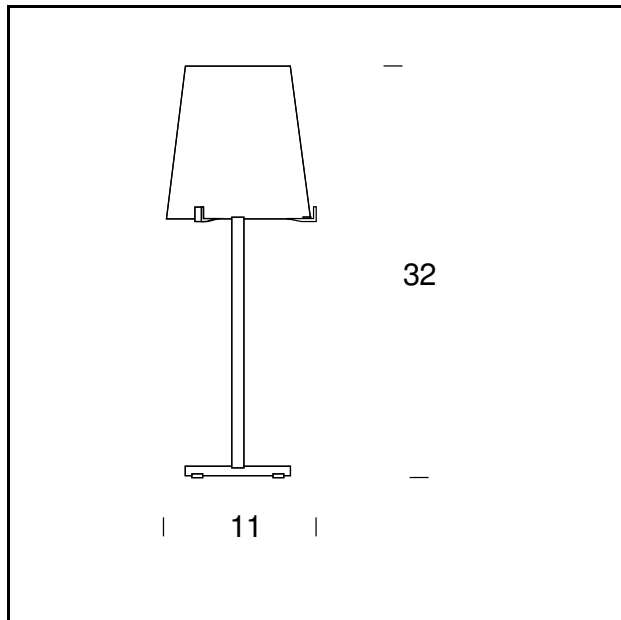

CHIARA

FontanaArte Design Lab, 2003

A classic shape in an extra small size, Chiara has a blown glass diffuser and square metal base.

TECHNICAL SHEET

Table lamp. Brushed nickel-plated steel frame. Opaline white blown glass diffuser. Transparent power cable, plug and switch.

MODEL NAME: Chiara

CODE: 3504BI

DIMENSIONS: 11 x 11 x 32

MATERIALS: Glass, metal

BULB: 1×40W (HA) or 1×33W(HA) Eco Saver G9

PLUG: Transparent

POWER CORD: Transparent

CERTIFICATIONS AND SYMBOLS: