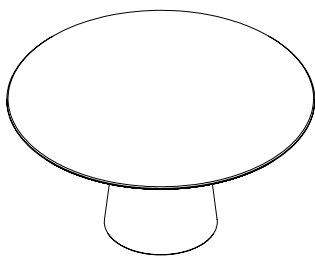

Totem round

design Studio Sovet

SOVET
ITALIA

Tavolo con base inox satinato o metallo laccato, varie finiture.
Top disponibile in legno, varie finiture.

Dining table with mat stainless steel or lacquered metal base, various finishes. Top available in wood, various finishes.

FORME E DIMENSIONI / SHAPES AND DIMENSIONS

Ø 30 / 43

● Ø 62x74h

● Ø 80x74h

● Ø 120x74h

Ø 55

● Ø 150x74h

FINITURE BASE / BASE FINISHES