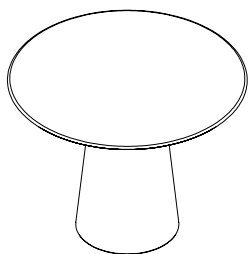

Totem round

design Studio Sovet

SOVET
ITALIA

Tavolo con base inox satinato o metallo laccato, varie finiture.
Top disponibile in legno, varie finiture.

Dining table with mat stainless steel or lacquered metal base, various finishes. Top available in wood, various finishes.

FORME E DIMENSIONI / SHAPES AND DIMENSIONS

Ø 30 / 43

● Ø 62x74h

● Ø 80x74h

● Ø 120x74h

Ø 55

● Ø 150x74h

FINITURE BASE / BASE FINISHES